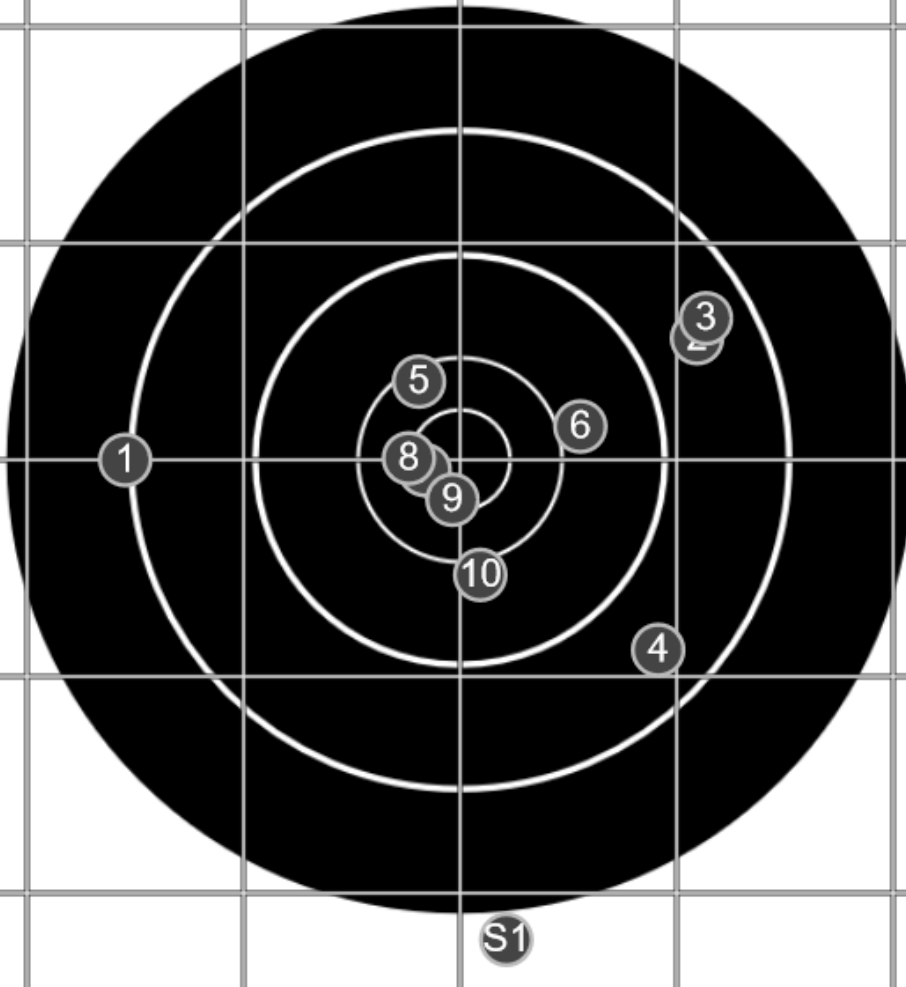

**SILVER  
MOUNTAIN  
TARGETS**  
Made in Canada

true  
06/01/2024  
1:07:34 pm

**BRC Club Shoot**  
Series 2  
900 yards

**BRC T6 [-61]**  
AU-LR

Group: 733.0 mm  
(712.2w x 406.5h)

(F)

**Shooter**  
Jeff Eppleston [m07]

**50.3**

**FINAL**  
v: 1607, sd: 6.4

#	fps	score
10	1601	5
9	1596	X
8	1603	X
7	1604	X
6	1610	5
5	1621	6
4	1603	4
3	1611	4
2	1607	4
1	1609	4
S1	1564	(2)

**SILVER  
MOUNTAIN  
TARGETS**  
Made in Canada

true  
06/01/2024  
2:06:00 pm

**BRC Club Shoot**  
Series 2  
900 yards

**BRC T6 [-61]**  
AU-LR

Group: 418.8 mm  
(334.5w x 324.3h)

(F)

**Shooter**  
Jeff Eppleston [m07]

**53.0**

**FINAL**  
v: 1653, sd: 7.9

#	fps	score
10	1639	5
9	1645	5
8	1643	5
7	1653	6
6	1655	5
5	1654	6
4	1659	5
3	1658	6
2	1656	5
1	1667	5
S2	1641	(5)
S1	1637	(4)